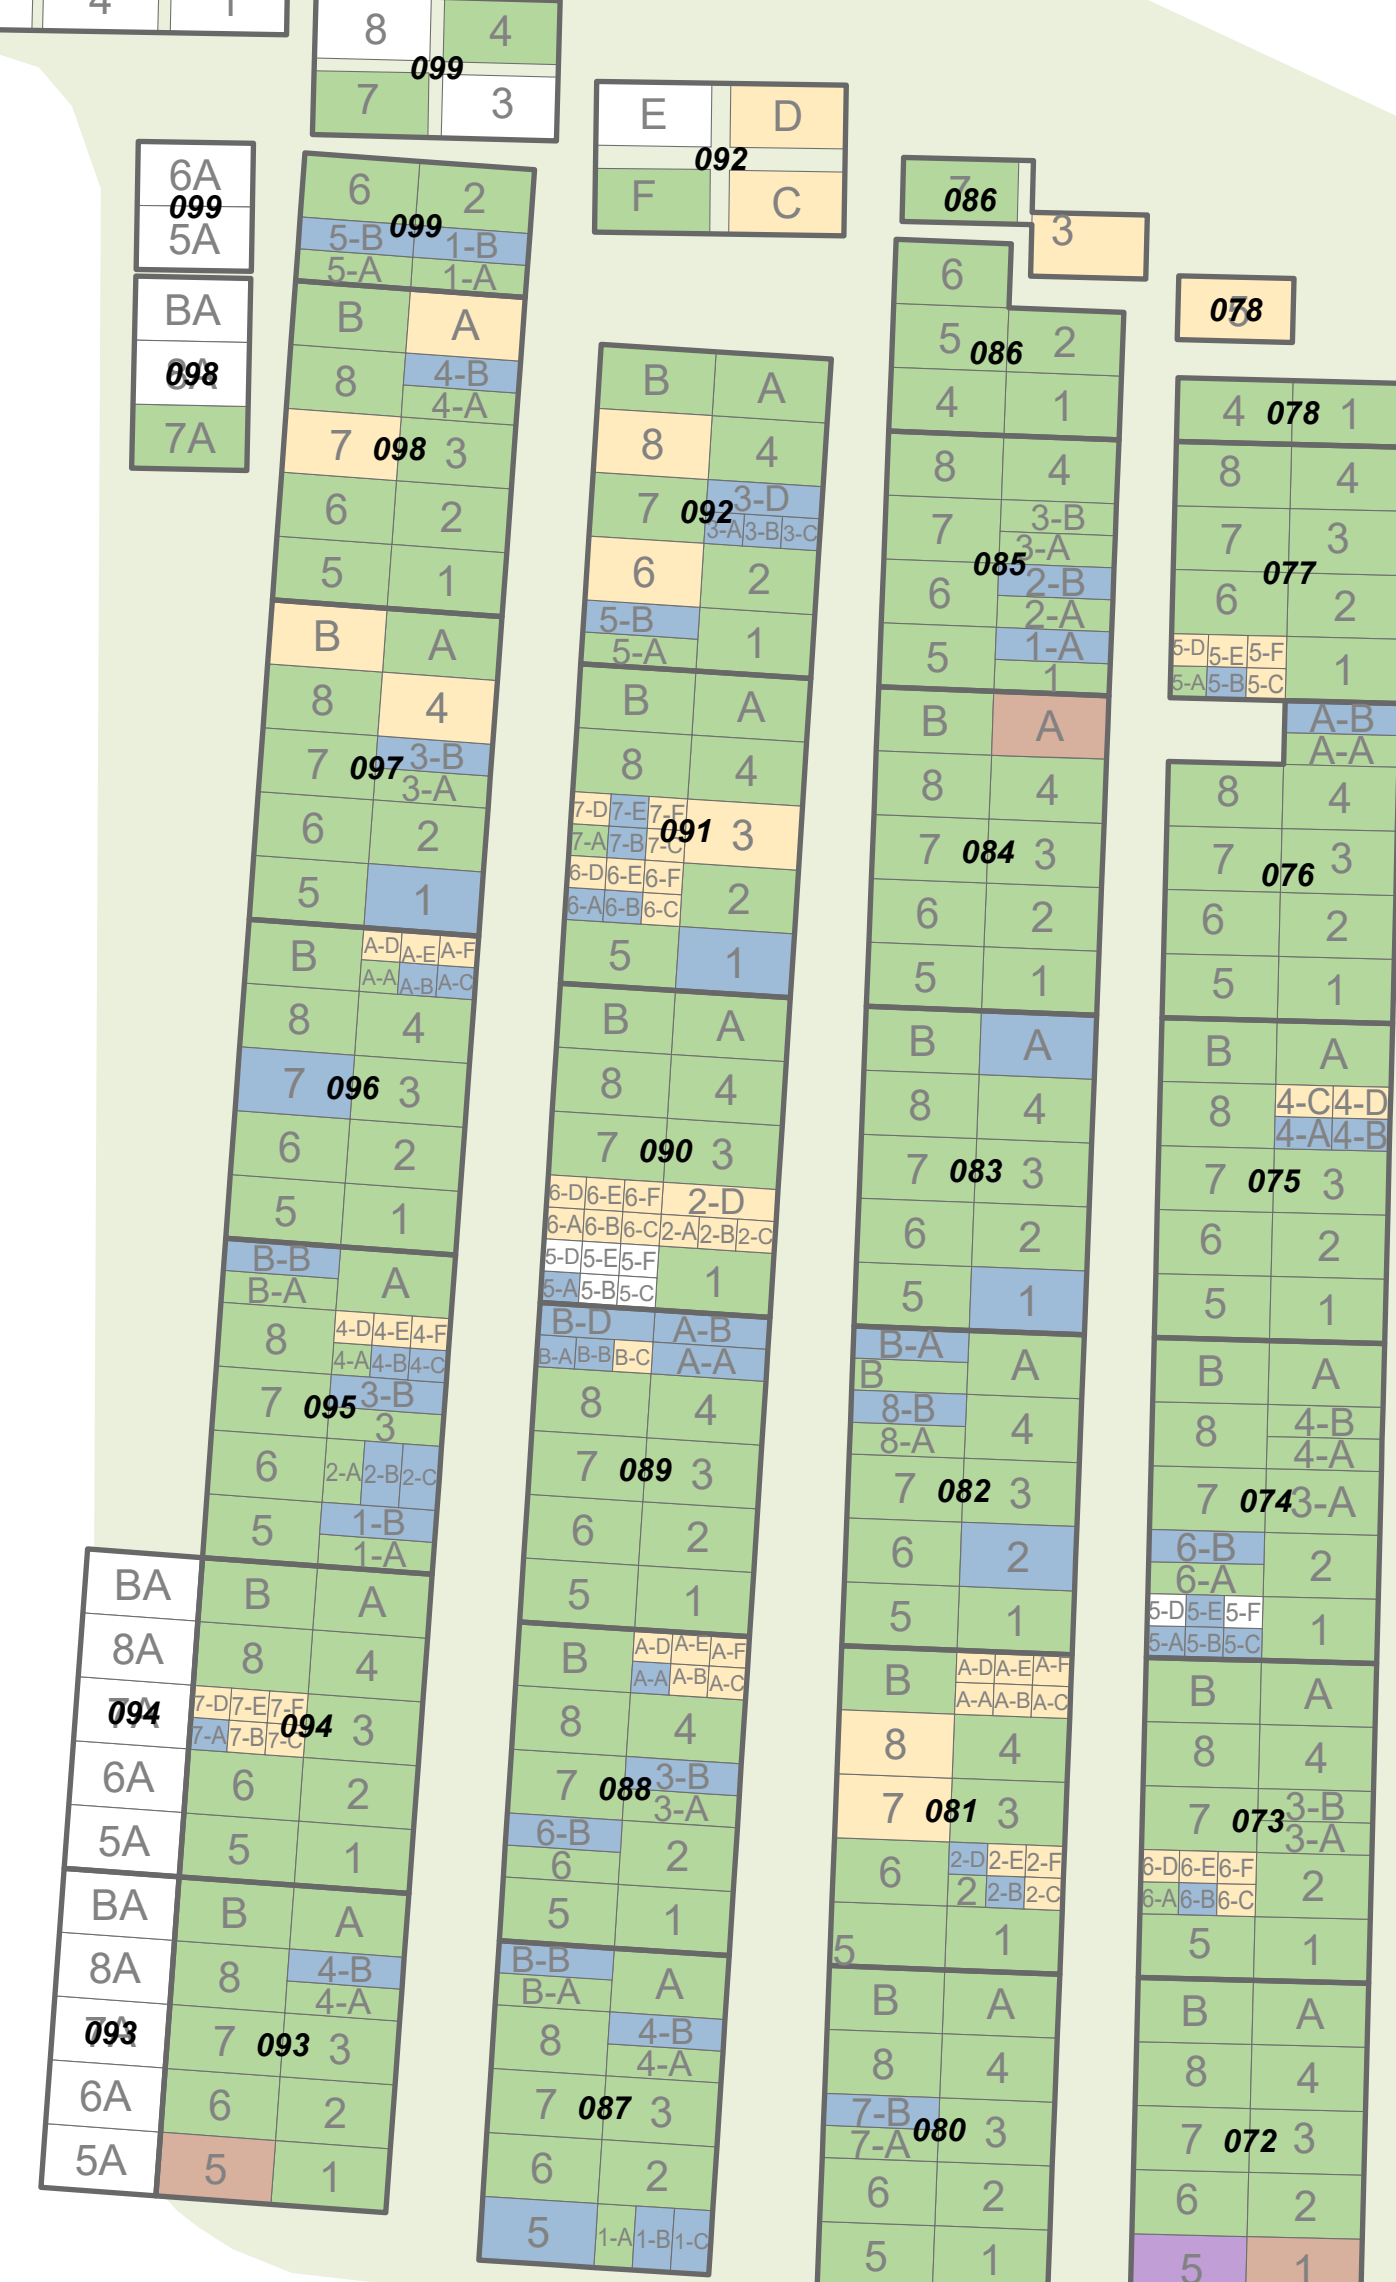

Seaview Cemetery

Sept 26, 2022

- Status**
- ABOVE GROUND NICHE
 - BURIED
 - COLUMBARIUM
 - CREMATED
 - FUTURE
 - MEMORIAL
 - RESERVED
 - UNUSABLE
 - VACANT
 - VACANT - FAMILY CREMATIONS ONLY
 - PROPOSED

Burial Plots = 9' x 5'
 Cremation Plots = 2' x 2'
 Niche = 1' x 1'

Service Building

EXIT

ENTRANCE