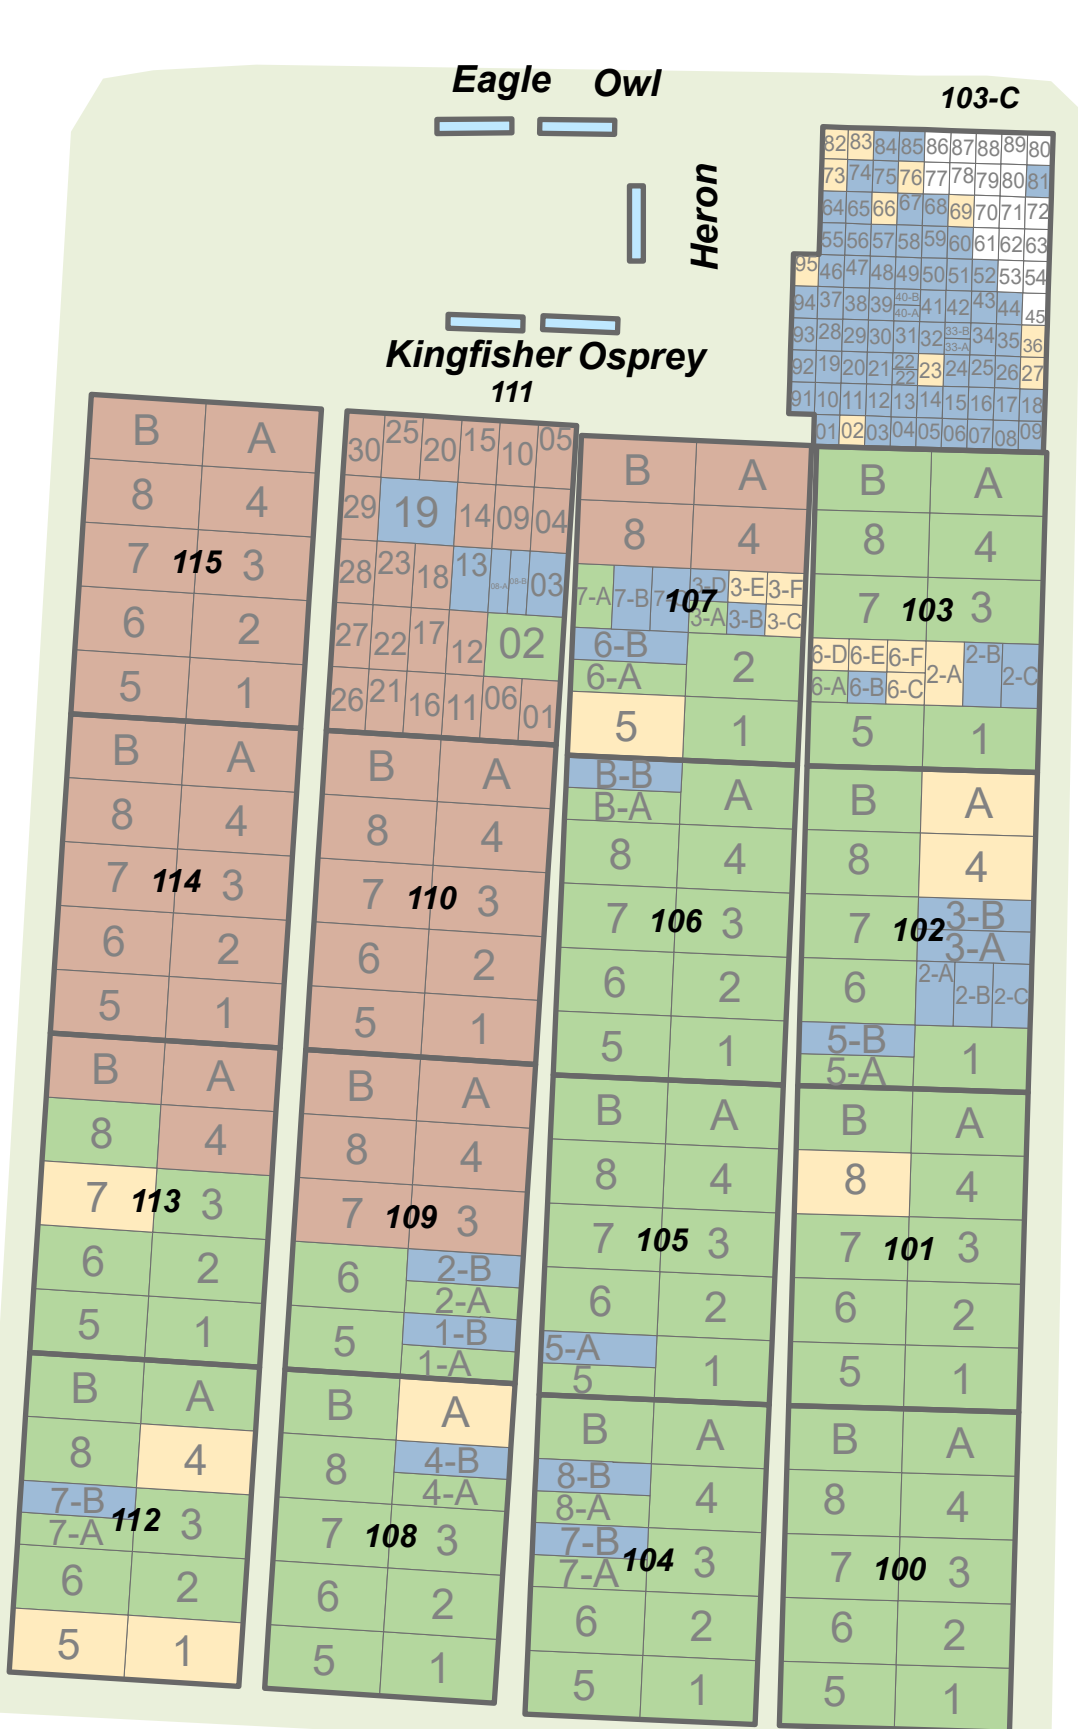

Seaview Cemetery

Sept 26, 2022

- Status**
- ABOVE GROUND NICHE
 - BURIED
 - COLUMBARIUM
 - CREMATED
 - FUTURE
 - MEMORIAL
 - RESERVED
 - UNUSABLE
 - VACANT
 - VACANT - FAMILY CREMATIONS ONLY
 - PROPOSED

Burial Plots = 9' x 5'
 Cremation Plots = 2' x 2'
 Niche = 1' x 1'

Service Building

EXIT

ENTRANCE