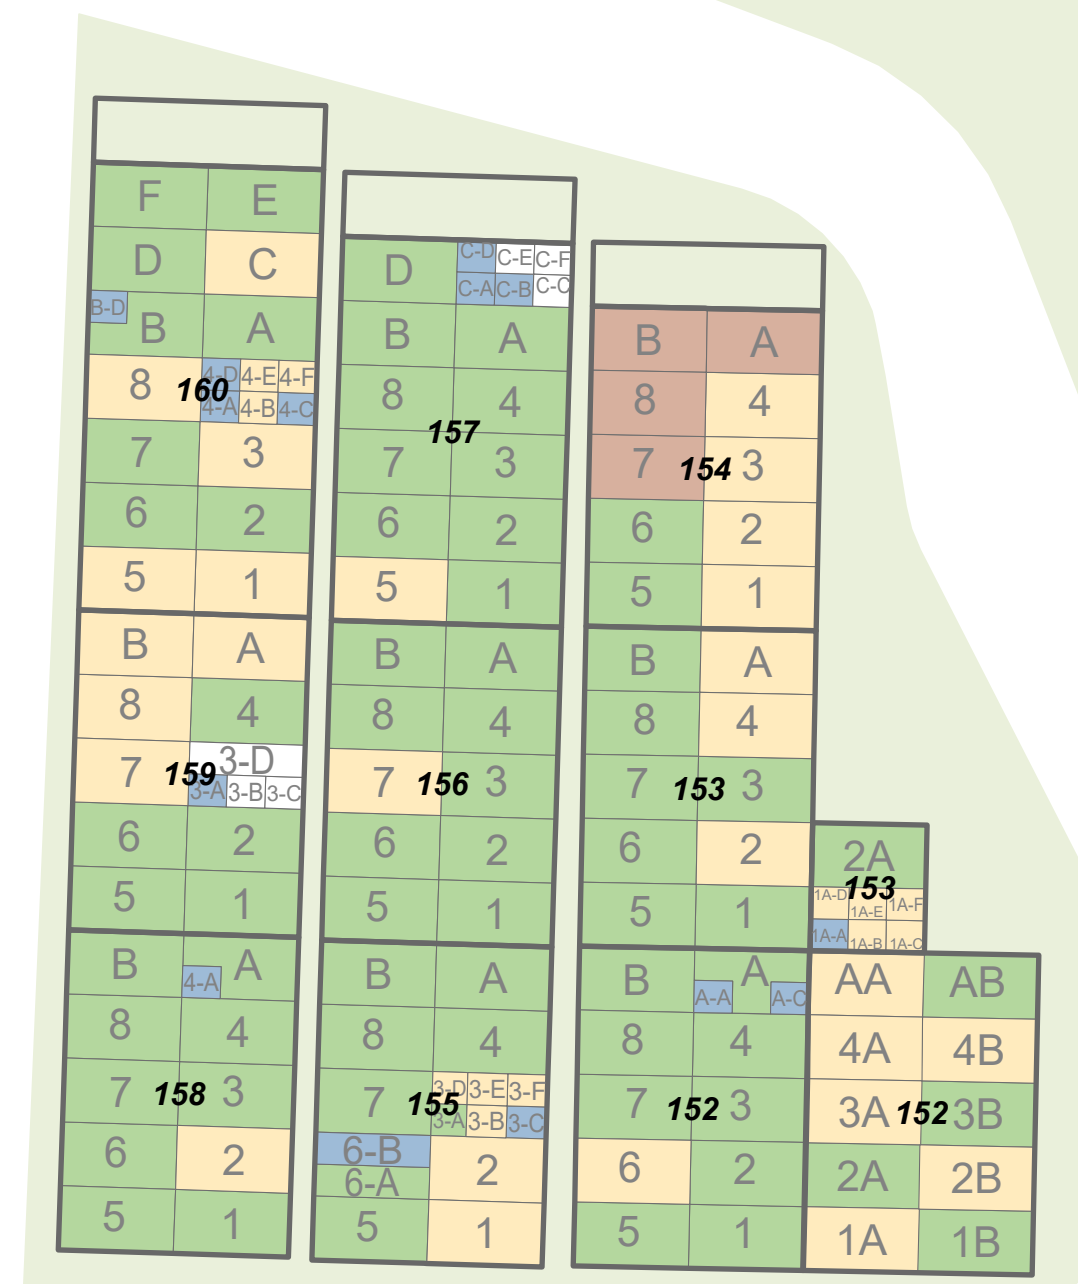

Seaview Cemetery

Sept 26, 2022

- Status**
- ABOVE GROUND NICHE
 - BURIED
 - COLUMBARIUM
 - CREMATED
 - FUTURE
 - MEMORIAL
 - RESERVED
 - UNUSABLE
 - VACANT
 - VACANT - FAMILY CREMATIONS ONLY
 - PROPOSED

Burial Plots = 9' x 5'
 Cremation Plots = 2' x 2'
 Niche = 1' x 1'

Service Building

EXIT

ENTRANCE