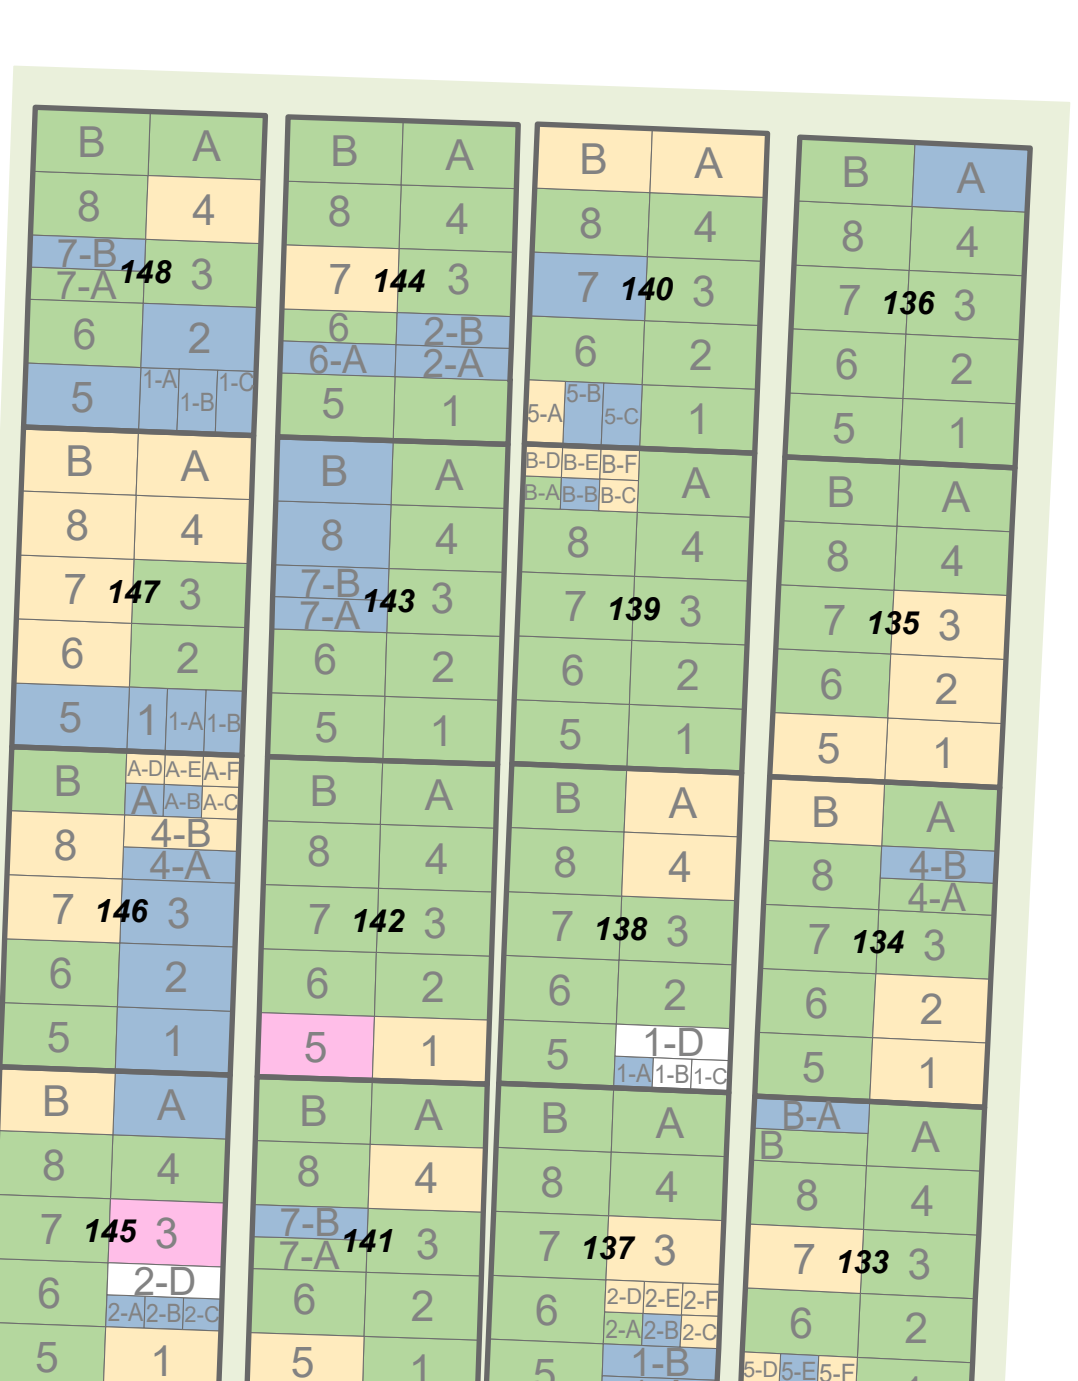

Seaview Cemetery

Sept 26, 2022

- Status**
- ABOVE GROUND NICHE
 - BURIED
 - COLUMBARIUM
 - CREMATED
 - FUTURE
 - MEMORIAL
 - RESERVED
 - UNUSABLE
 - VACANT
 - VACANT - FAMILY CREMATIONS ONLY
 - PROPOSED

Burial Plots = 9' x 5'
 Cremation Plots = 2' x 2'
 Niche = 1' x 1'

Service Building

EXIT

ENTRANCE