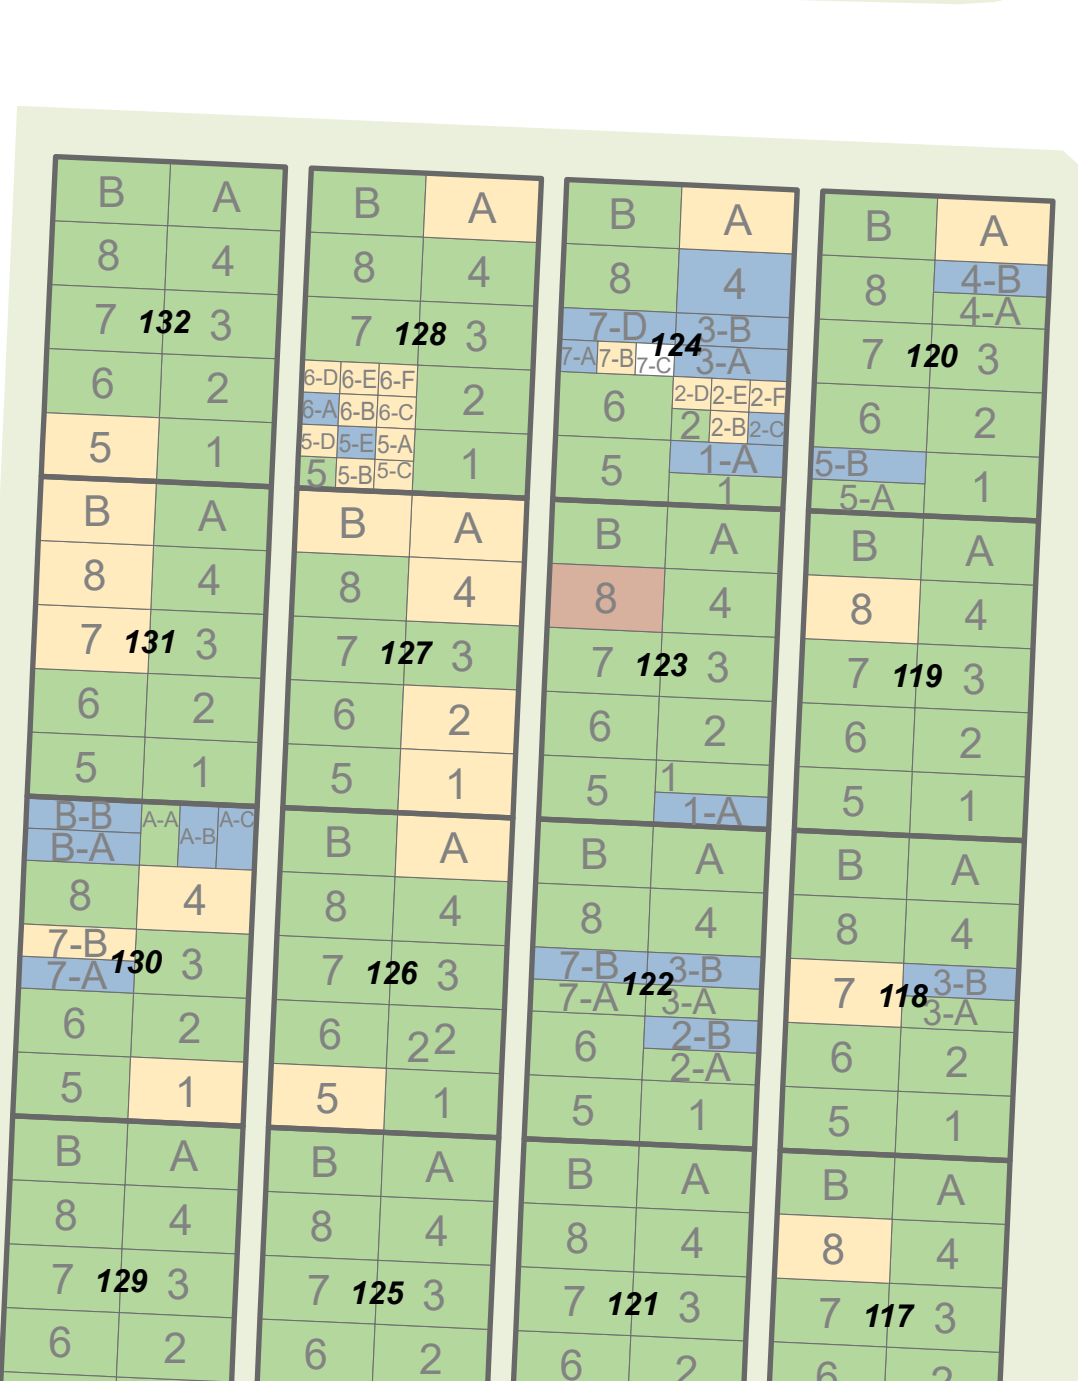

Seaview Cemetery

Sept 26, 2022

- Status**
- ABOVE GROUND NICHE
 - BURIED
 - COLUMBARIUM
 - CREMATED
 - FUTURE
 - MEMORIAL
 - RESERVED
 - UNUSABLE
 - VACANT
 - VACANT - FAMILY CREMATIONS ONLY
 - PROPOSED

Burial Plots = 9' x 5'
 Cremation Plots = 2' x 2'
 Niche = 1' x 1'

Service Building

EXIT

ENTRANCE