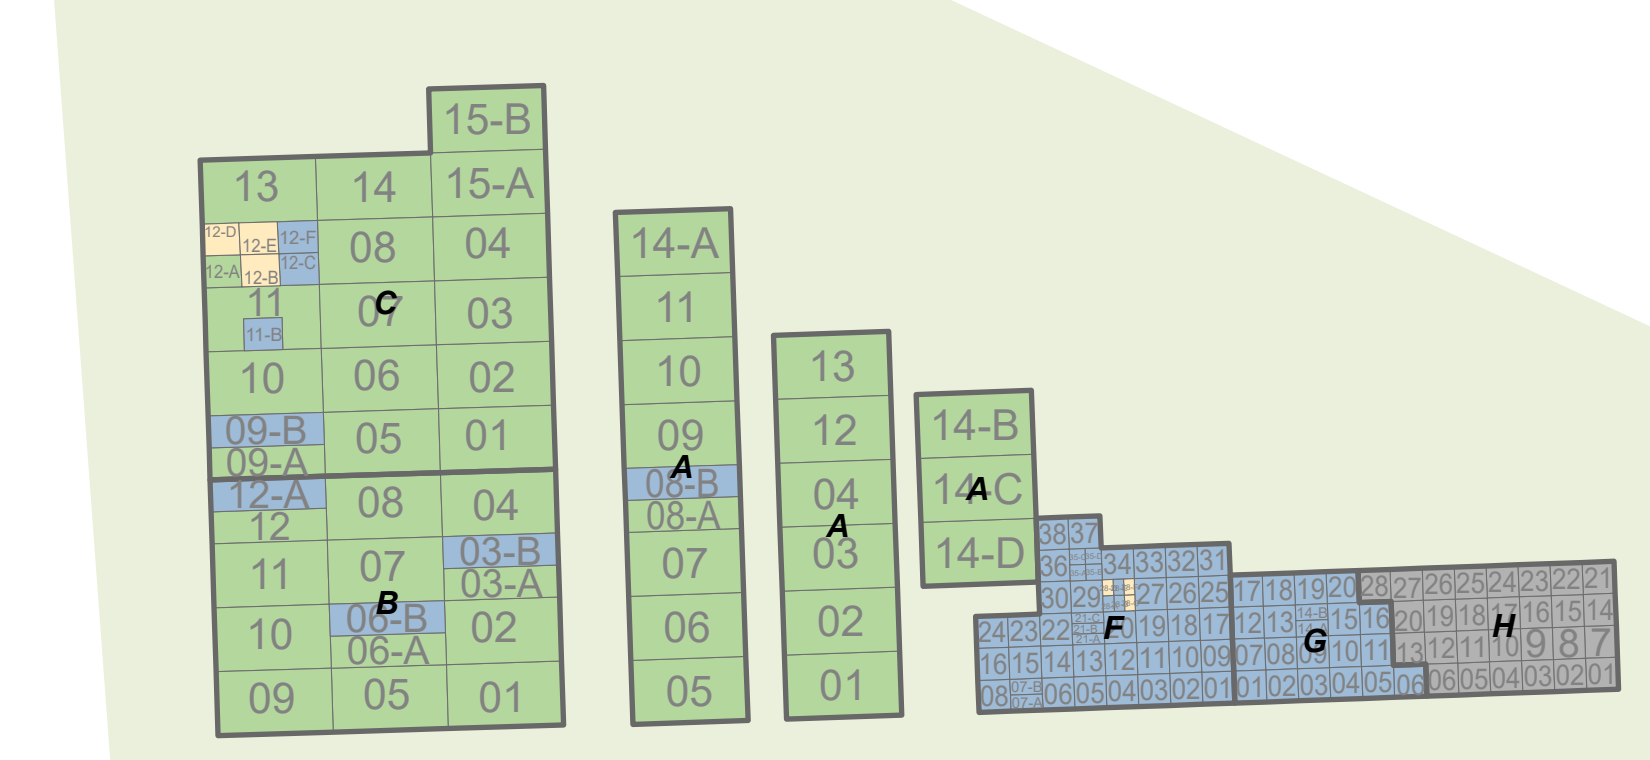

Seaview Cemetery

Sept 26, 2022

- Status**
- ABOVE GROUND NICHE
 - BURIED
 - COLUMBARIUM
 - CREMATED
 - FUTURE
 - MEMORIAL
 - RESERVED
 - UNUSABLE
 - VACANT
 - VACANT - FAMILY CREMATIONS ONLY
 - PROPOSED

Burial Plots = 9' x 5'
 Cremation Plots = 2' x 2'
 Niche = 1' x 1'

Service Building

EXIT

ENTRANCE