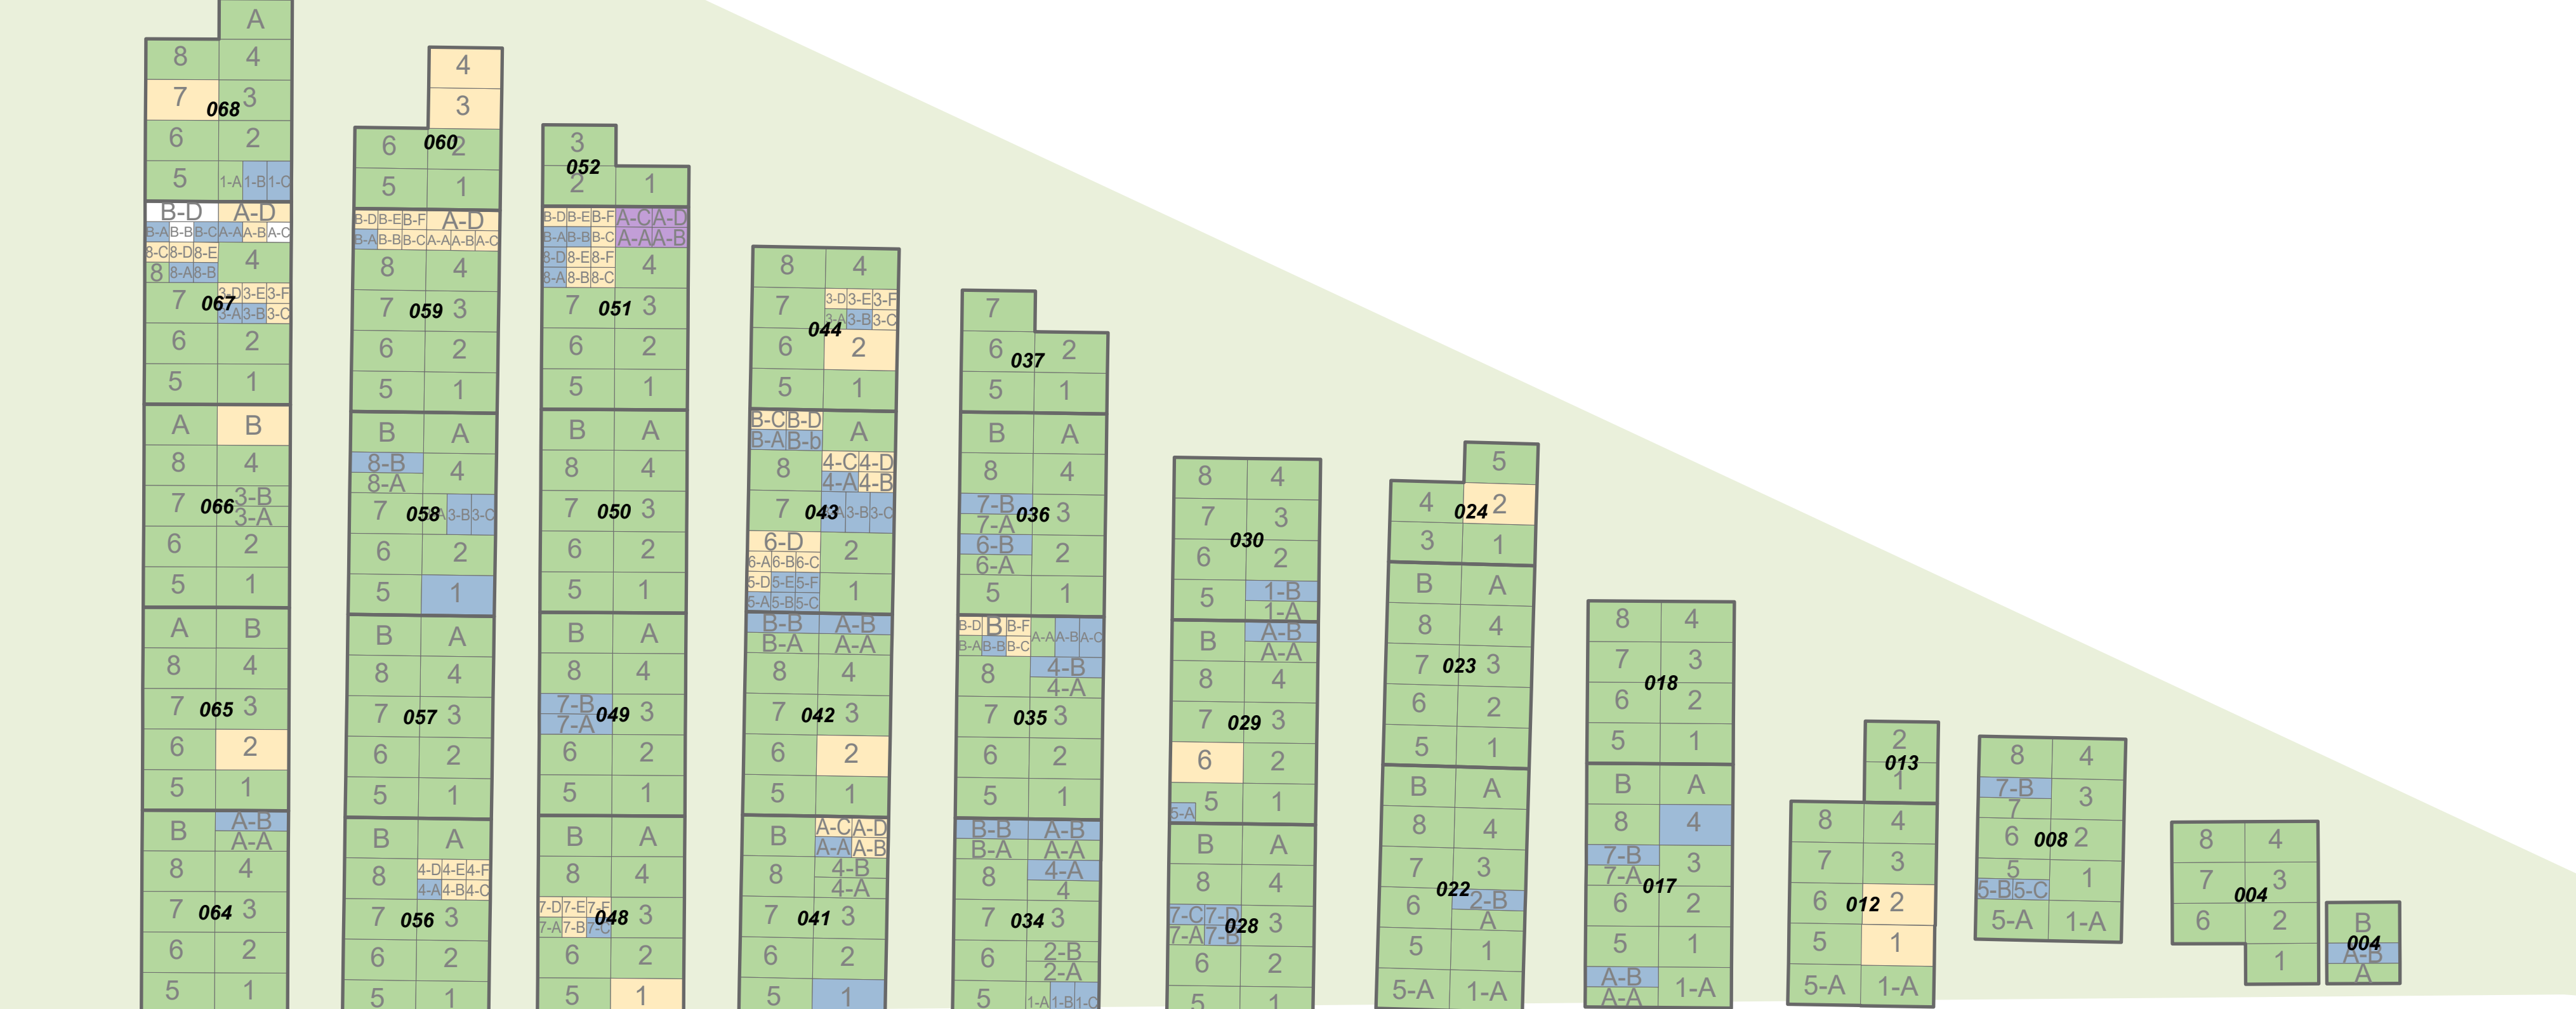

Seaview Cemetery

Sept 26, 2022

- Status**
- ABOVE GROUND NICHE
 - BURIED
 - COLUMBARIUM
 - CREMATED
 - FUTURE
 - MEMORIAL
 - RESERVED
 - UNUSABLE
 - VACANT
 - VACANT - FAMILY CREMATIONS ONLY
 - PROPOSED

Burial Plots = 9' x 5'
 Cremation Plots = 2' x 2'
 Niche = 1' x 1'

Service Building

EXIT

ENTRANCE