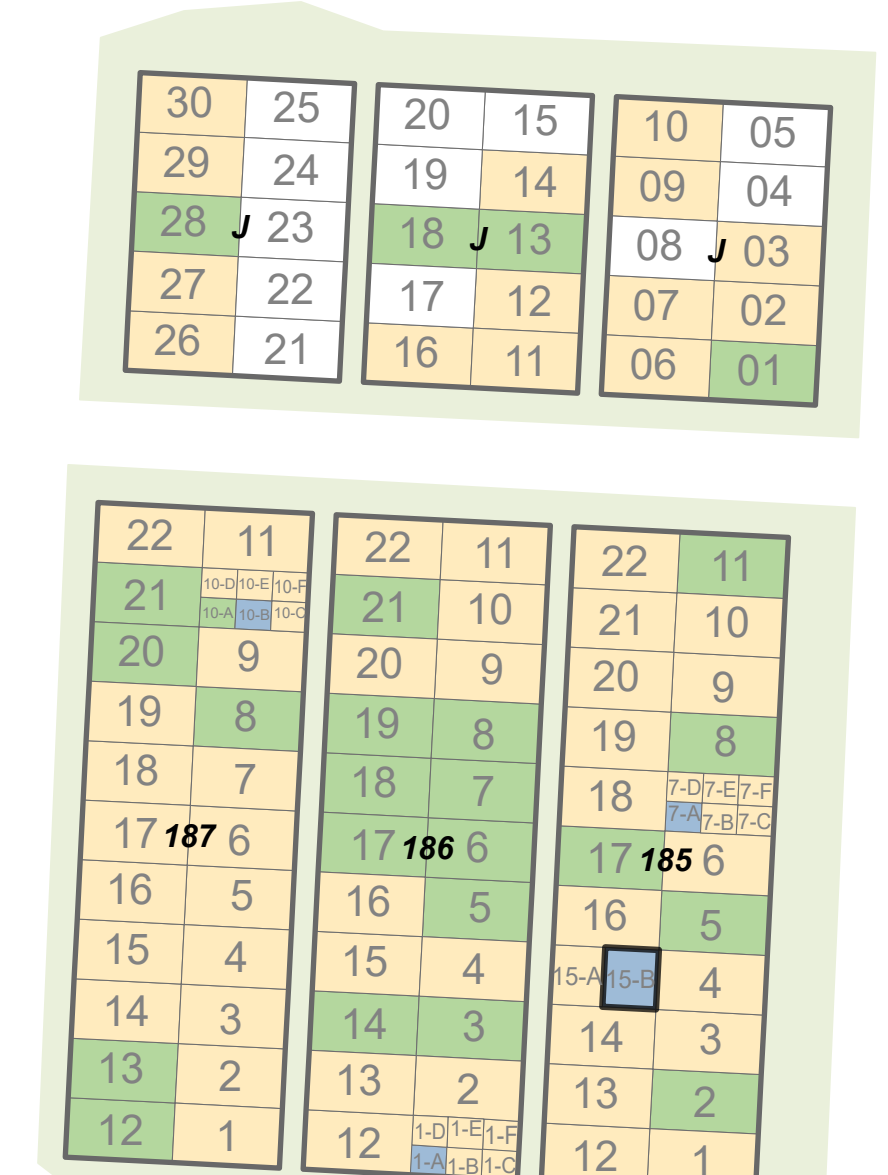

Seaview Cemetery

Sept 26, 2022

- Status**
- ABOVE GROUND NICHE
 - BURIED
 - COLUMBARIUM
 - CREMATED
 - FUTURE
 - MEMORIAL
 - RESERVED
 - UNUSABLE
 - VACANT
 - VACANT - FAMILY CREMATIONS ONLY
 - PROPOSED

Burial Plots = 9' x 5'
 Cremation Plots = 2' x 2'
 Niche = 1' x 1'

Service Building

EXIT

ENTRANCE