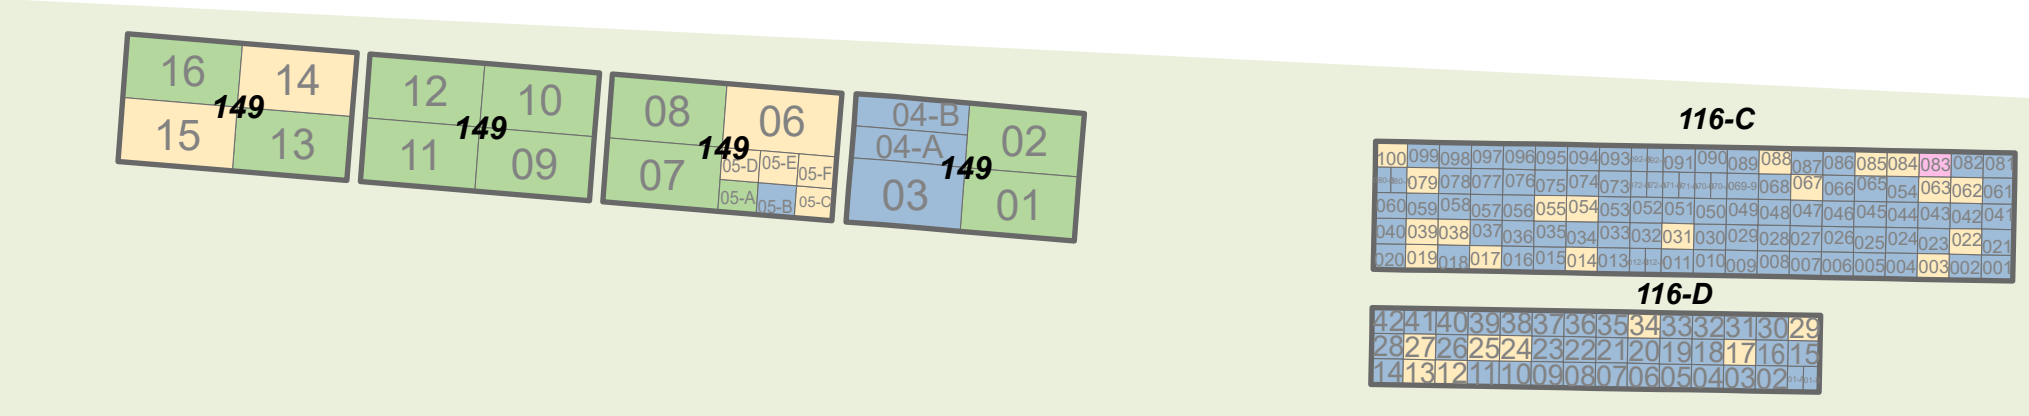

Seaview Cemetery

Sept 26, 2022

- Status**
- ABOVE GROUND NICHE
 - BURIED
 - COLUMBARIUM
 - CREMATED
 - FUTURE
 - MEMORIAL
 - RESERVED
 - UNUSABLE
 - VACANT
 - VACANT - FAMILY CREMATIONS ONLY
 - PROPOSED

Burial Plots = 9' x 5'
 Cremation Plots = 2' x 2'
 Niche = 1' x 1'

Service Building

EXIT

ENTRANCE