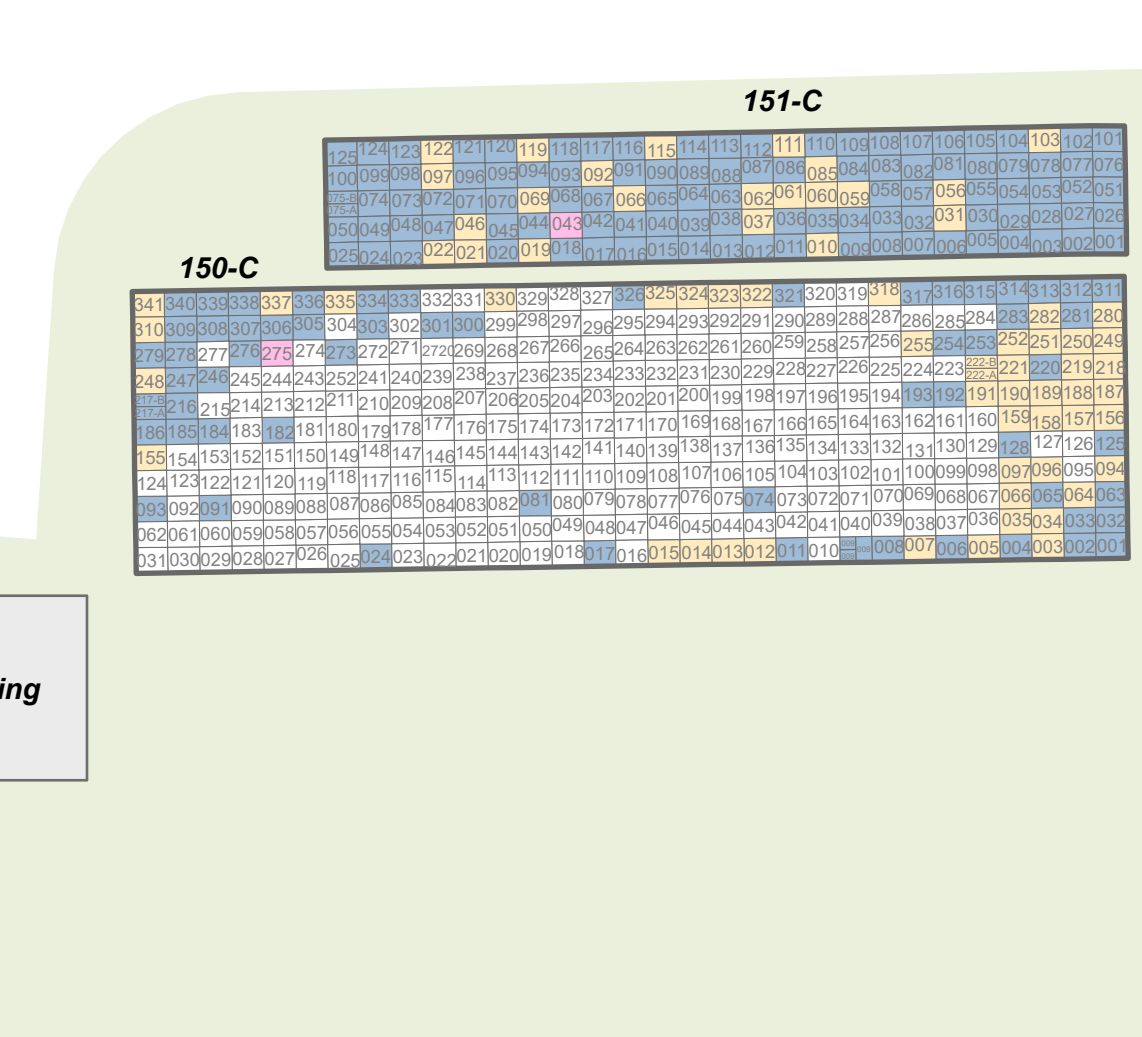

Seaview Cemetery

Sept 26, 2022

- Status**
- ABOVE GROUND NICHE
 - BURIED
 - COLUMBARIUM
 - CREMATED
 - FUTURE
 - MEMORIAL
 - RESERVED
 - UNUSABLE
 - VACANT
 - VACANT - FAMILY CREMATIONS ONLY
 - PROPOSED

Burial Plots = 9' x 5'
 Cremation Plots = 2' x 2'
 Niche = 1' x 1'

Service Building

EXIT

ENTRANCE