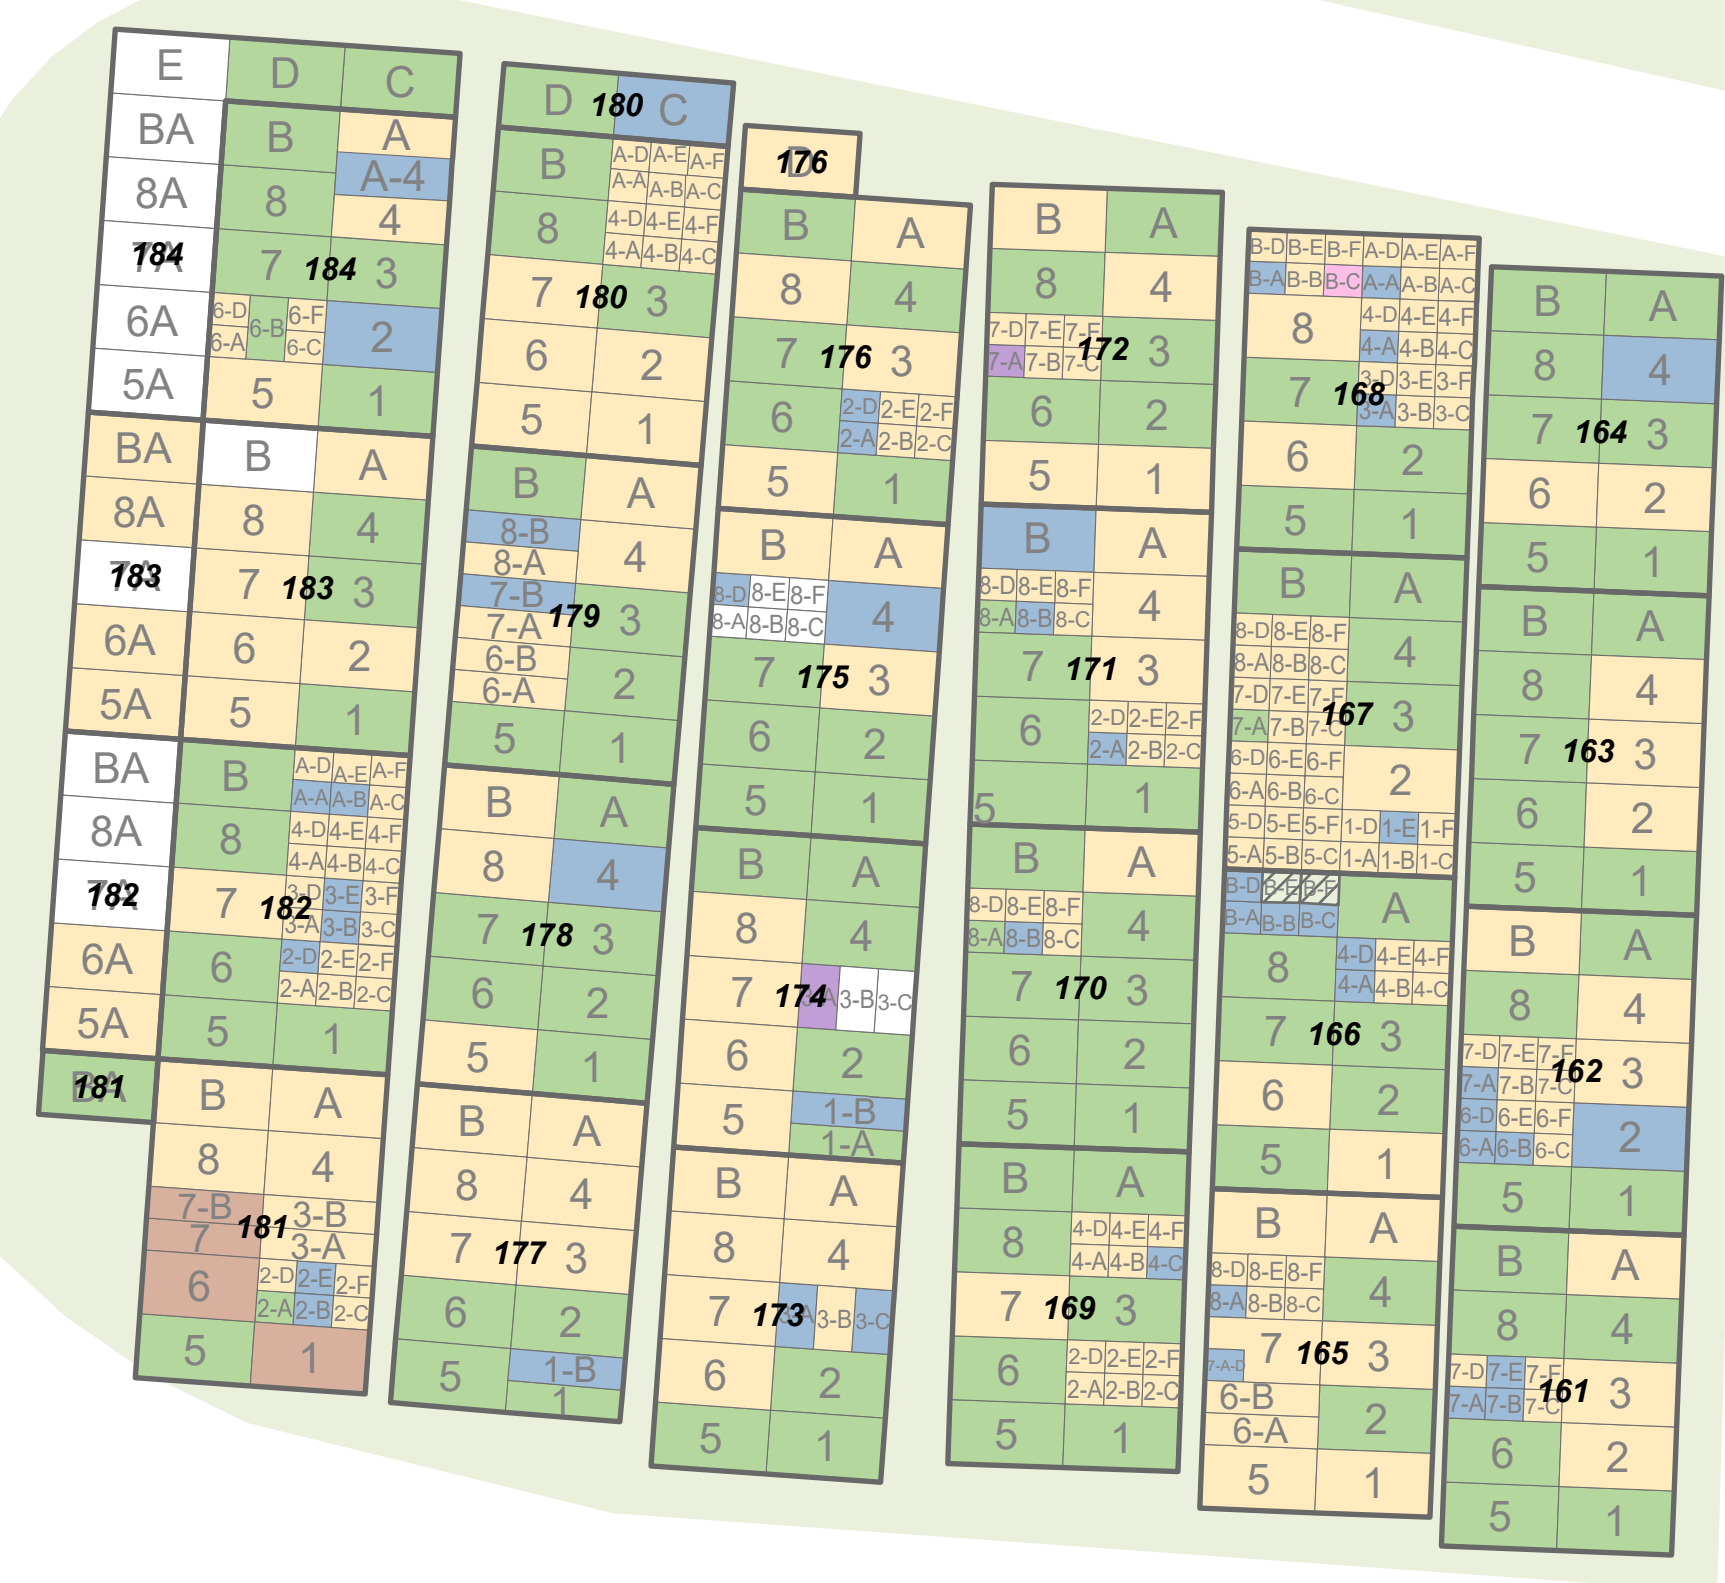

Seaview Cemetery

Sept 26, 2022

- Status**
- ABOVE GROUND NICHE
 - BURIED
 - COLUMBARIUM
 - CREMATED
 - FUTURE
 - MEMORIAL
 - RESERVED
 - UNUSABLE
 - VACANT
 - VACANT - FAMILY CREMATIONS ONLY
 - PROPOSED

Burial Plots = 9' x 5'
 Cremation Plots = 2' x 2'
 Niche = 1' x 1'

Service Building

EXIT

ENTRANCE