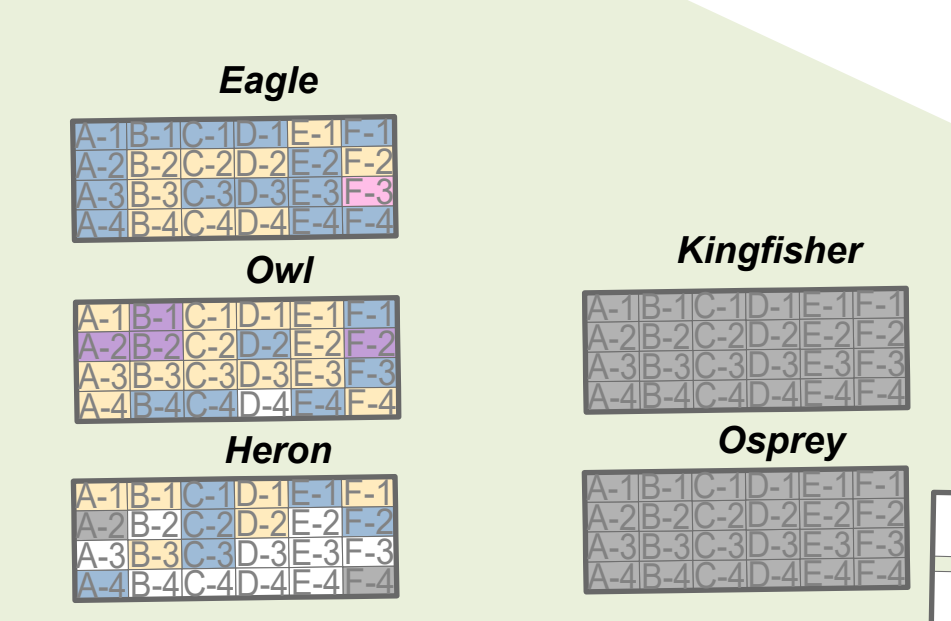

Seaview Cemetery

Sept 26, 2022

- Status**
- ABOVE GROUND NICHE
 - BURIED
 - COLUMBARIUM
 - CREMATED
 - FUTURE
 - MEMORIAL
 - RESERVED
 - UNUSABLE
 - VACANT
 - VACANT - FAMILY CREMATIONS ONLY
 - PROPOSED

Burial Plots = 9' x 5'
 Cremation Plots = 2' x 2'
 Niche = 1' x 1'

Service Building

EXIT

ENTRANCE